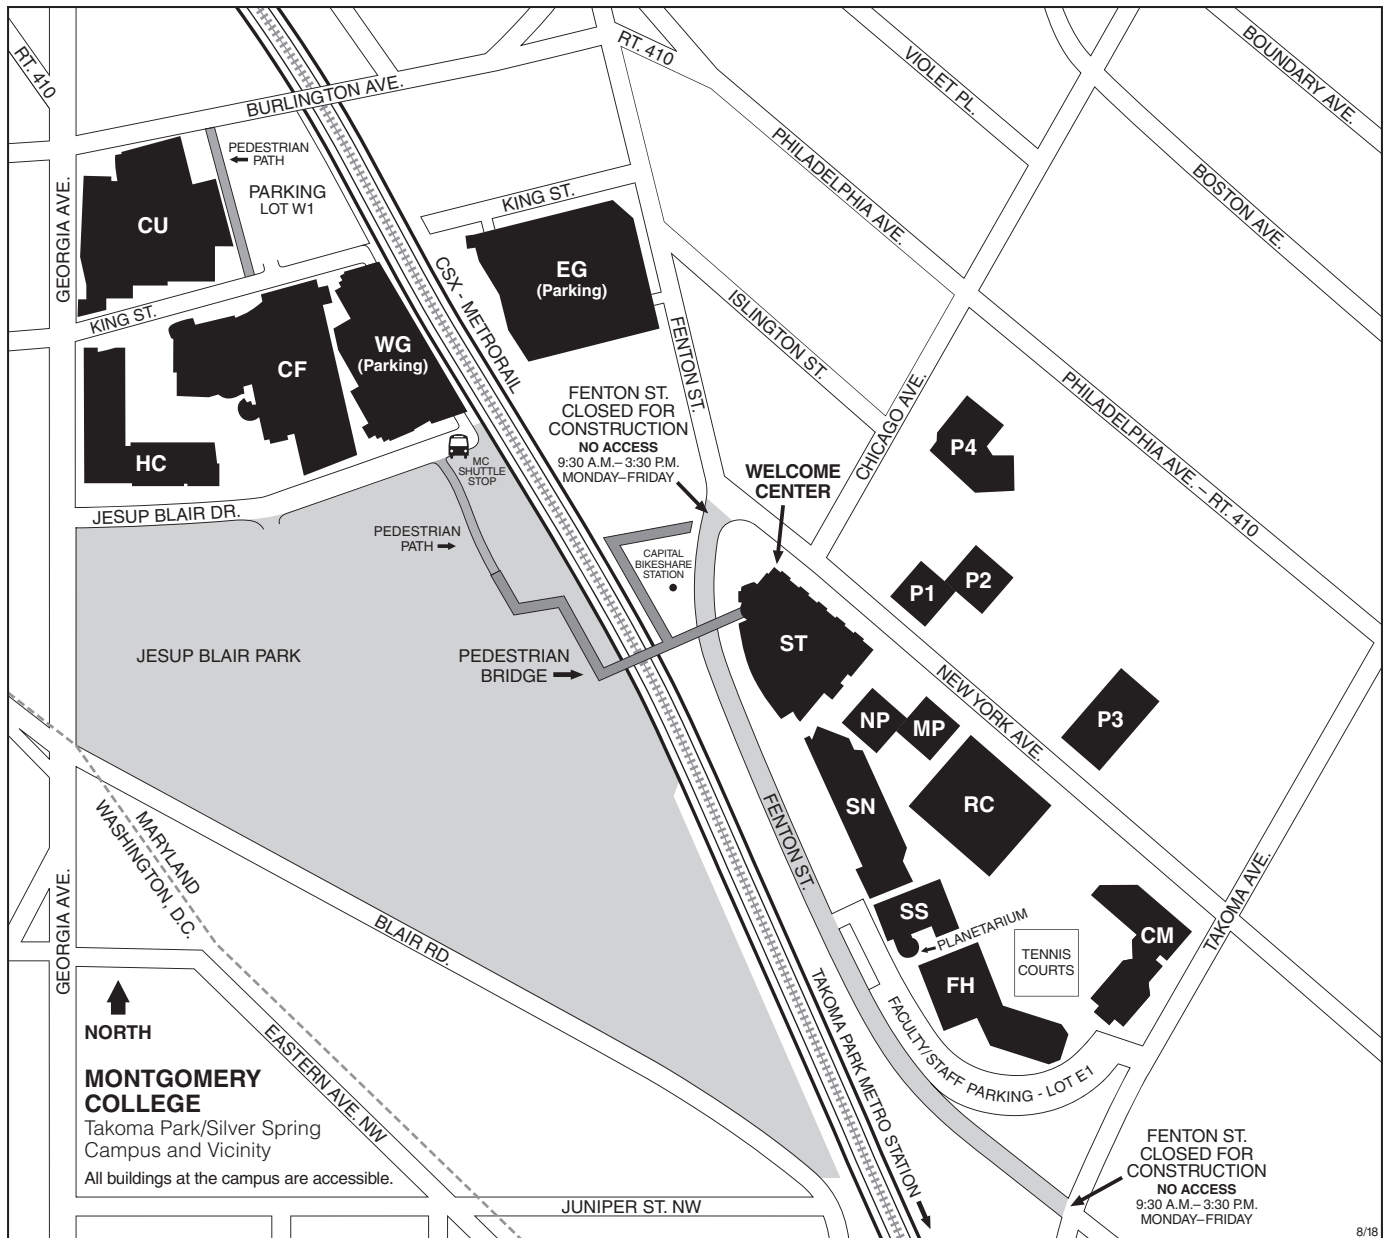

MONTGOMERY COLLEGE

Takoma Park/Silver Spring Campus and Vicinity

Takoma Park/Silver Spring Campus

7600 Takoma Avenue
 Takoma Park, MD 20912
 240-567-1300; TTY 301-587-7207
 montgomerycollege.edu

For updates to campus maps, visit
 montgomerycollege.edu/maps

Legend of Campus Buildings (as of August 2018)

- CF The Morris and Gwendolyn Cafritz Foundation Arts Center
 - Art store/food options
 - Educational Opportunity Center
 - Refugee Training Center
 - Workforce Development & Continuing Education (WD&CE)
- CM Catherine F. Scott Commons
- CU Cultural Arts Center
- EG East Garage (parking)
- FH Falcon Hall
 - Physical Education

- HC Health Sciences Center
- MP Mathematics Pavilion
- NP North Pavilion
- P1 Pavilion One
- P2 Pavilion Two
- P3 Pavilion Three
- P4 Pavilion Four
- RC Resource Center
 - Library
- SN Science North Building
- SS Science South Building
 - Planetarium

Note: Fenton Street will be closed for construction from 9:30 a.m. to 3:30 p.m., Monday through Friday, through spring 2019. The sidewalk will remain open.